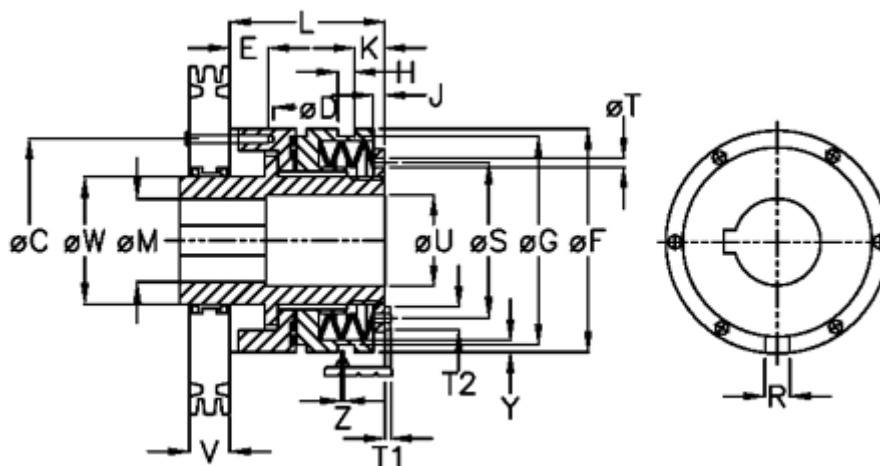

Article number: 46925531

Description: Torque limiter Safelifting C 55 S

Measures

C	= 125	J	= 11.0	T1	= 6.0
D	= 6xM10	K	= 27.0	T2	= 13
Disc spring mounting	= 6x1S	L	= 153.0	U	= 56
Disc spring version	= S - light	M max	= 55	V	= 53.0
E	= 15.0	M min	= 24	W	= 78
F	= 146	R	= 12	X	= 60.0
G	= 140.0	S	= 104	Y	= 2
H	= 9	T	= 7	Z	= 0.0